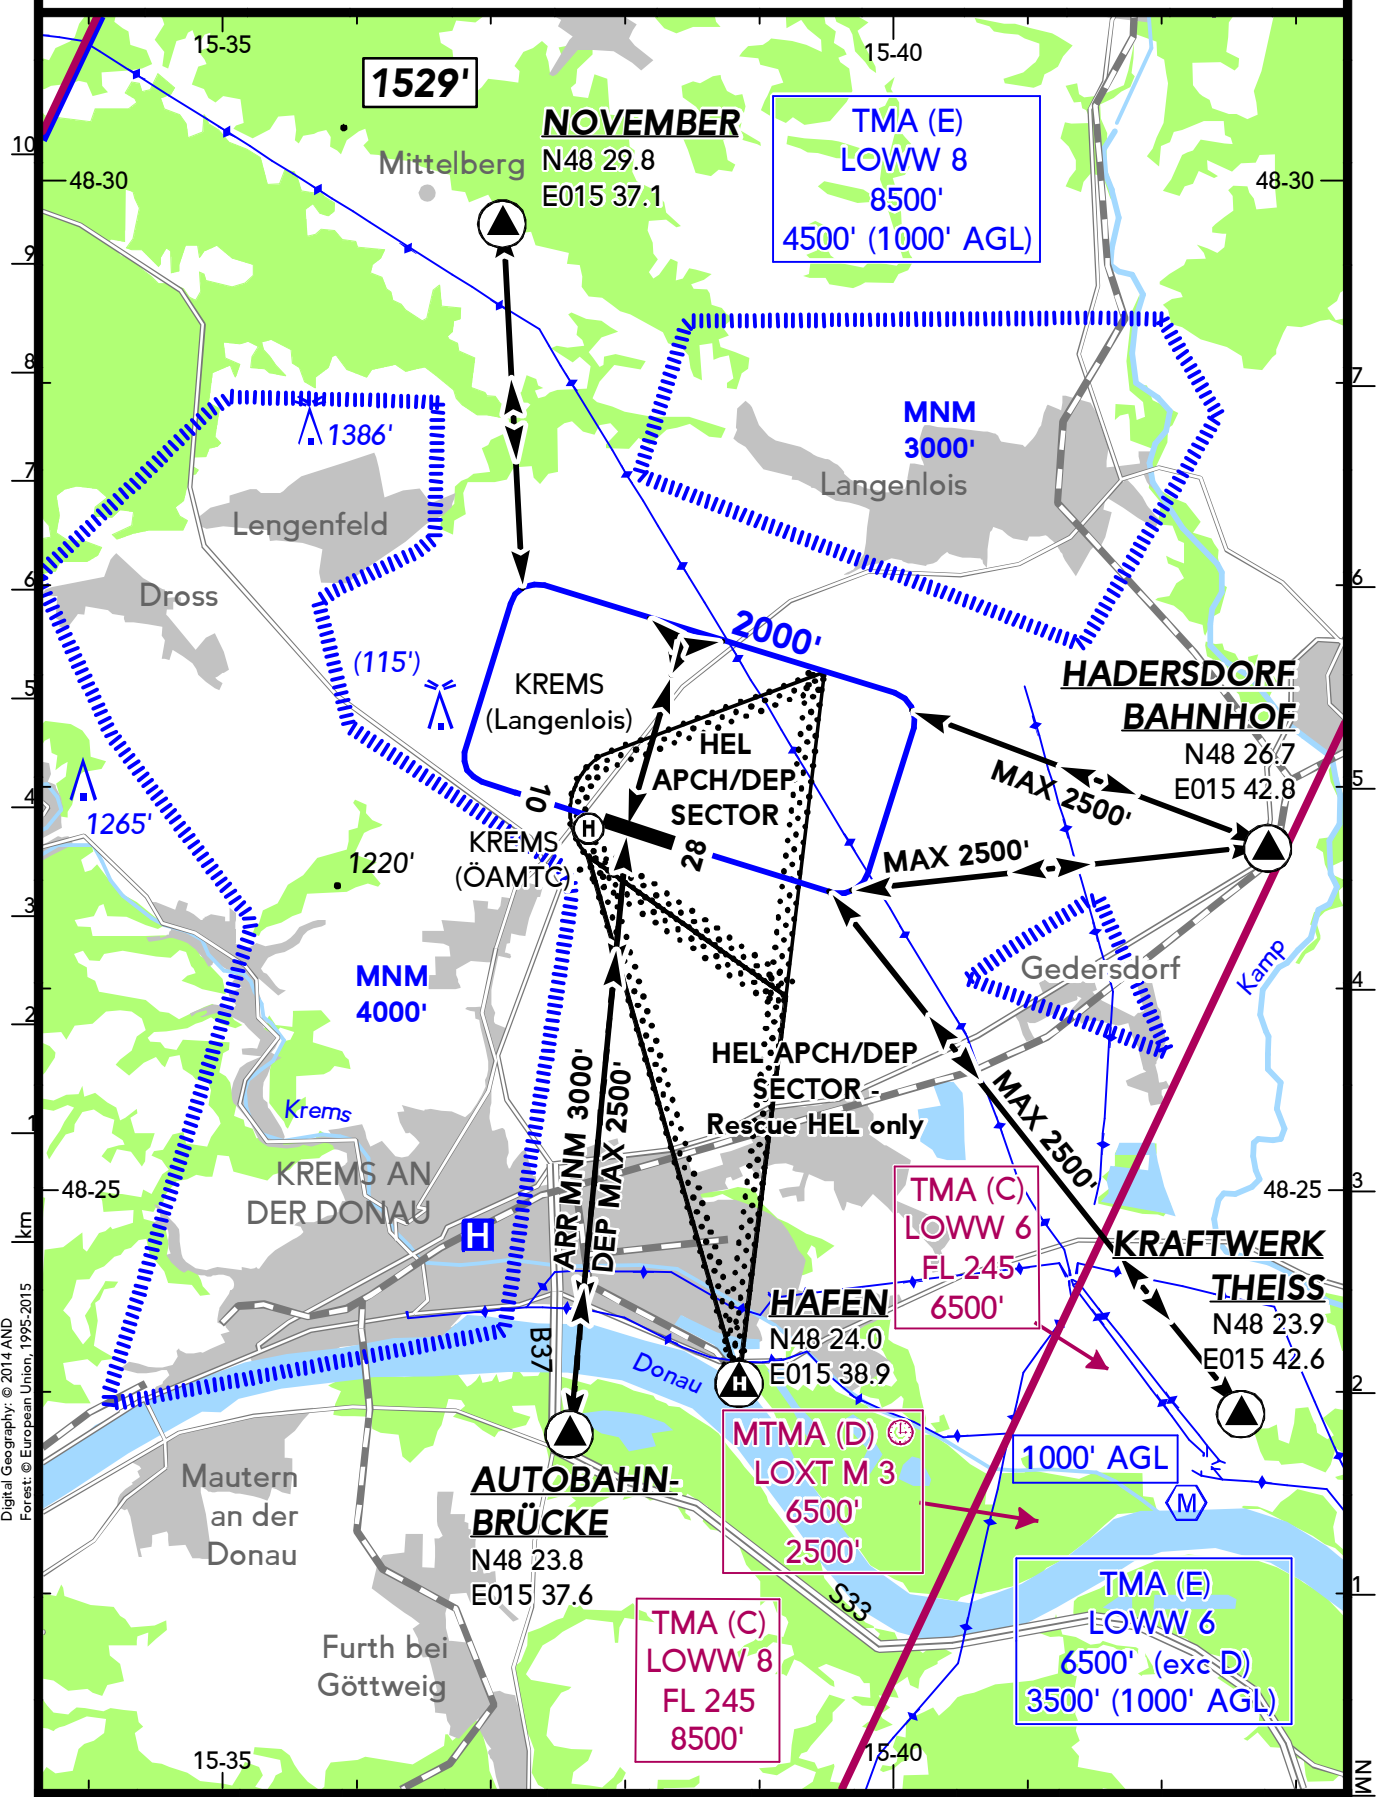

# LOAG

LANGENLOIS

12 NOV 21 **(19-1)**

**KREMS**  
AUSTRIA

BRIEFING STRIP™	LOCATION	FIS	AIRSPACE	VAR 4°E
	Elev <b>1035'</b> /315m N48 26.8 E015 38.1	WIEN INFORMATION <b>134.625 118.525</b> <sup>(1)</sup>	TULLN RADAR <b>136.125</b> <sup>(2)</sup>	

AFIS  
KREMS AERODROME/FLUGPLATZ **125.110**

<sup>(1)</sup> also LOWW TMA      <sup>(2)</sup> LOXT MTMA

Digital Geography: © 2014 AND  
Forest © European Union, 1995-2015